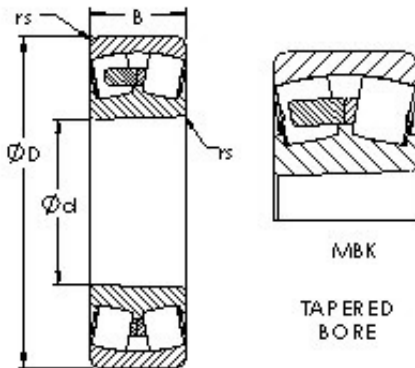

## AST 22208MBK spherical roller bearings

Bearing No. 22208MBK

Size	40x80x23 mm
Bore Diameter	40 mm
Outer Diameter	80 mm
Width	23 mm
Bearing Type	tapered bore
Bore Dia (d)	40.0000
Outer Dia (D)	80.0000
Width (B)	23.0000
Radius (min) (rs)	1.100
Dynamic Load Rating (Cr)	78,000
Static Load Rating (Cor)	87,000
Max Speed (Grease) (X1000 RPM)	4
Max Speed (Oil) (X1000 RPM)	6
Weight (g)	570.00
Material	52100 Chrome steel, or equivalent

22208MBK Bearing 2D drawings and 3D CAD models