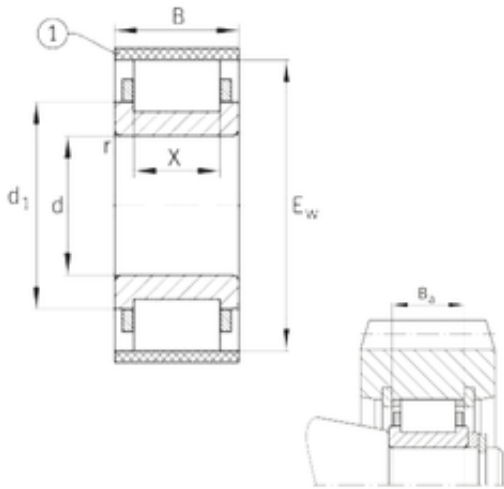

BEARING PRECISION AXLE CORP.

FAG RN2308-E-MPBX cylindrical roller bearings

Bearing No. RN2308-E-MPBX

Size	40x80x33 mm
Bore Diameter	40 mm
Outer Diameter	80 mm
Width	33 mm
d	40 mm
Ew	80 mm
B	33 mm
Ba	30,7 mm
X	22 mm
d1	57,6 mm
r min.	1,5 mm
Weight	0,67 Kg
Basic dynamic load rating (C)	132 kN
Basic static load rating (C0)	120 kN

RN2308-E-MPBX Bearing 2D drawings and 3D CAD models