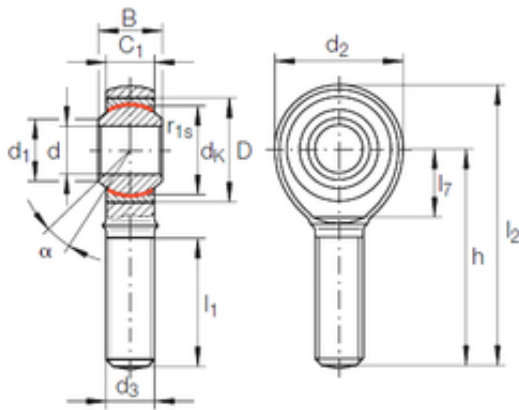

BEARING PRECISION AXLE CORP.

12 mm x 26 mm x 16 mm INA GAKR 12 PW plain bearings

Bearing No. GAKR 12 PW

Size	12x26x16 mm
Bore Diameter	12 mm
Outer Diameter	26 mm
Width	16 mm
d	12 mm
D	26 mm
B	16 mm
d1	15,4 mm
d2	32 mm
dk	22,225 mm
h	54 mm
l1 min.	32 mm
l2 max.	70 mm
r1 min.	0,3 mm
C1	12 mm
Thread (G)	M12
Angle	13 °
Weight	0,085 Kg
Basic dynamic load rating (C)	24 kN

GAKR 12 PW Bearing 2D drawings and 3D CAD models