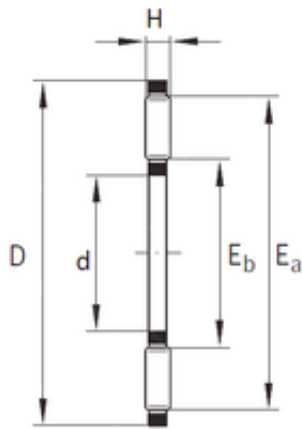

BEARING PRECISION AXLE CORP.

INA AXK240X286X5 needle roller bearings

Bearing No. AXK240X286X5

Size	240x286x5 mm
Bore Diameter	240 mm
Outer Diameter	286 mm
Width	5 mm
d	240 mm
D	286 mm
H	5 mm
Ea	284 mm
Eb	242 mm
Weight	460 Kg
Basic dynamic load rating (C)	152 kN
Basic static load rating (C0)	1160 kN
Fatigue load limit (Pu)	99 000

AXK240X286X5 Bearing 2D drawings and 3D CAD models