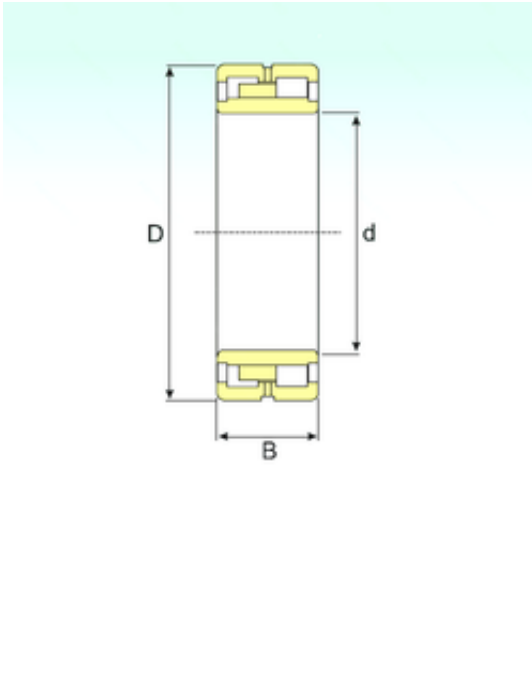

## BEARING PRECISION AXLE CORP.

NNU 41/560 M/W33 Bearing 2D drawings and 3D CAD models

560 mm x 920 mm x 355 mm ISB NNU 41/560  
M/W33 cylindrical roller bearings

Bearing No. NNU 41/560 M/W33

|                               |                |
|-------------------------------|----------------|
| Size                          | 560x920x355 mm |
| Bore Diameter                 | 560 mm         |
| Outer Diameter                | 920 mm         |
| Width                         | 355 mm         |
| d                             | 560 mm         |
| D                             | 920 mm         |
| B                             | 355 mm         |
| C                             | 355 mm         |
| Weight                        | 930 Kg         |
| Basic dynamic load rating (C) | 8624 kN        |
| Basic static load rating (C0) | 17934 kN       |
| (Grease) Lubrication Speed    | 603 r/min      |