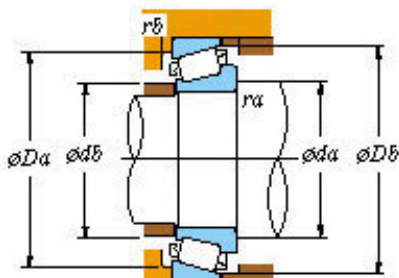

# BEARING PRECISION AXLE CORP.

Koyo Roller Bearing Lm11949/10 Lm11749/10  
L44649/10 11749/10 11949/10 44649/10 69349/10  
12649/10 L68149/10 Koyo Wheel Bearing for KIA  
Pride

Bearing No. Lm11949/10

■ Mounting dimensions

Lm11949/10 Bearing 2D drawings and 3D CAD models

Bearing No.	LM11949/10
d	19.05
D	45.237
T	15.494
B	16.637
r(min)	1.2
r1(min)	1.2
Cr	36.8
C0r	30.1
Cu	4.25
Grease lub.	9400
Oil lub.	13000
C	12.065
a	10.0 mm
da	25.0
db	23.5
Da	39.5
Db	41.5
ra(max)	1.2
rb(max)	1.2
e	0.30
Y1	2.00
Y0	1.10
(Refer.)Mass(kg)	0.124