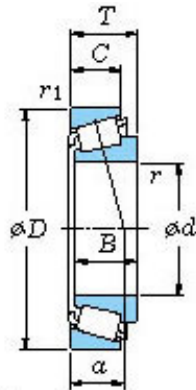

# BEARING PRECISION AXLE CORP.

Koyo Roller Bearing Lm11949/10 Lm11749/10  
L44649/10 11749/10 11949/10 44649/10 69349/10  
12649/10 L68149/10 Koyo Wheel Bearing for KIA  
Pride

Bearing No. Lm11949/10

■ Mounting dimensions

Lm11949/10 Bearing 2D drawings and 3D CAD models

Bearing No.	LM11949/10
d	19.05
D	45.237
T	15.494
B	16.637
r(min)	1.2
r1(min)	1.2
Cr	36.8
C0r	30.1
Cu	4.25
Grease lub.	9400
Oil lub.	13000
C	12.065
a	10.0 mm
da	25.0
db	23.5
Da	39.5
Db	41.5
ra(max)	1.2
rb(max)	1.2
e	0.30
Y1	2.00
Y0	1.10
(Refer.)Mass(kg)	0.124